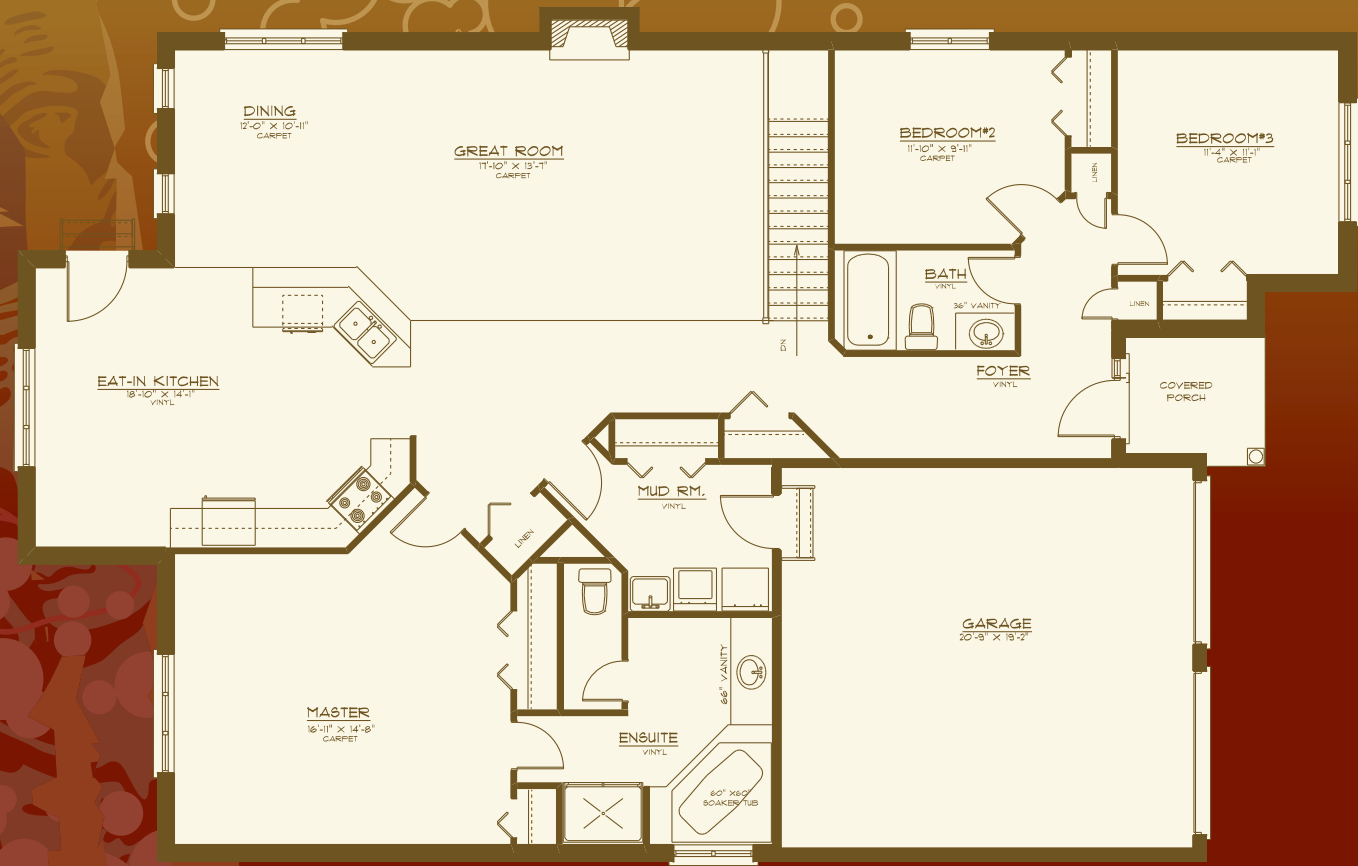

AVON | WEST
STRATFORD

The Snider

Square Footage: 1,970

Bedrooms: 3

Bathrooms: 2

Storeys: 1

Lot Width: 52 ft.

(3) Bedroom, bungalow, 2 baths, double garage doors, main floor laundry, oversized family room

**Bromberg
Homes**

Division of Werner Bromberg Ltd.

AVON | WEST
STRATFORD

The Snider

1,970 sq. ft.

Main Floor 1,970 Sq. Ft.

Division of Werner Bromberg Ltd.

All drawings are artist concepts of the final product and may be revised and/or improved as necessitated by Architectural controls. All floor plans are approximate dimensions. Floor areas shown include "open to below" but do not include garage or basement areas. E. & O. E.